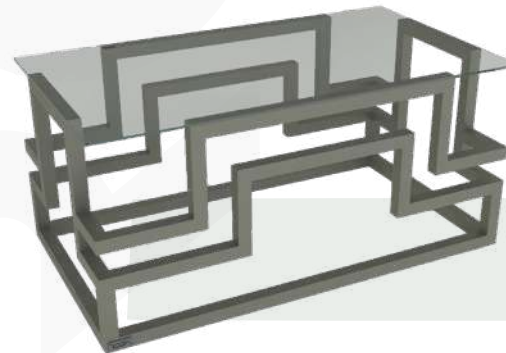

23131

SINGLE SOFA
Size: 70*73*80

23132

3 SEATER SOFA
Size: 196*73*80

23133