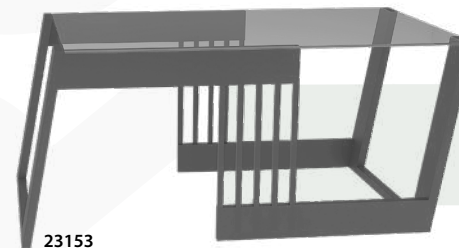

MIDDLE TABLE
Size: 95*55*45

23093

LUXURY OUTDOOR SOFA SET

This kit gives a kind of magic, as it gives you two different shapes in case the chair is turned over, to give you a distinctive, beautiful and different shape each time

23131

SINGLE SOFA
Size: 70*73*80

23132

3 SEATER SOFA
Size: 196*73*80

23133

MIDDLE TABLE
Size: 95*55*45

SINGLE SOFA
Size: 80*87*85

3 SEATER SOFA
Size: 208*87*85

MIDDLE TABLE
Size: 95*55*45

23155

DINING CHAIR
Size: 58*72*80

23154

DINING TABLE
Size: 160*80*75

SINGLE SOFA
Size: 81*66*70

23031

2 SEATER SOFA
Size: 146*66*70