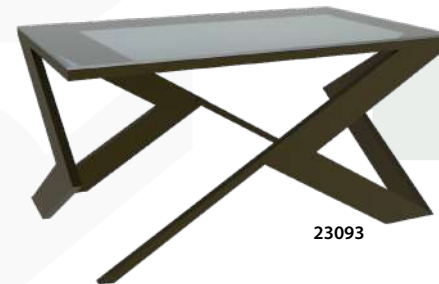

ROZA

DESIGN AND
MANUFACTURING

OUTDOOR
FURNITURE COLLECTIONS

23141

SINGLE SOFA
Size: 72*74*80

23142

3 SEATER SOFA
Size: 198*74*80

23143

MIDDLE TABLE
Size: 95*55*45

SINGLE SOFA
Size: 64*64*81

3 SEATER SOFA
Size: 198*64*81

MIDDLE TABLE
Size: 95*55*45

SINGLE SOFA
Size: 68*66*80

23091

3 SEATER SOFA
Size: 196*66*80

23092

MIDDLE TABLE
Size: 95*55*45

23093

LUXURY OUTDOOR SOFA SET

This kit gives a kind of magic, as it gives you two different shapes in case the chair is turned over, to give you a distinctive, beautiful and different shape each time