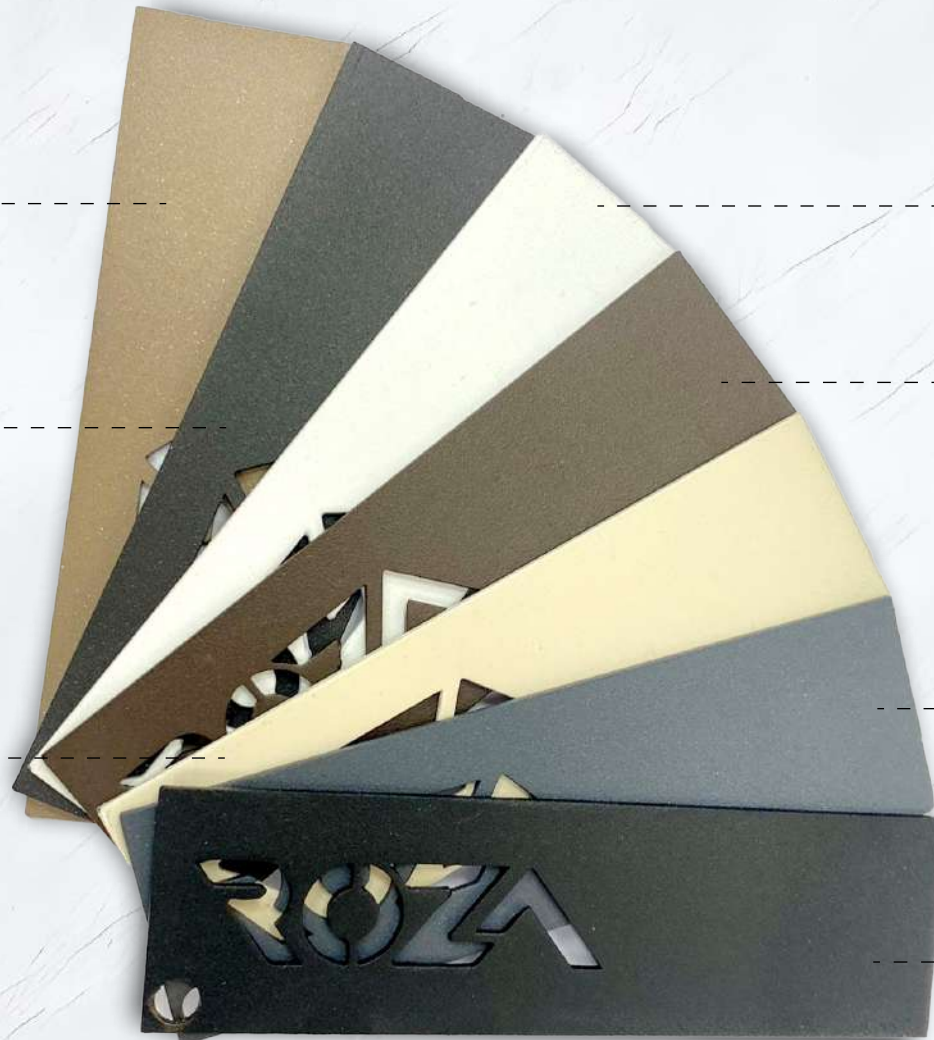

KHAKI

WHITE

HAZELNUT

METALLIC
BROWN

BEIGE

DARKGRAY

BLACK

OUTDOOR FURNITURE COLLECTIONS